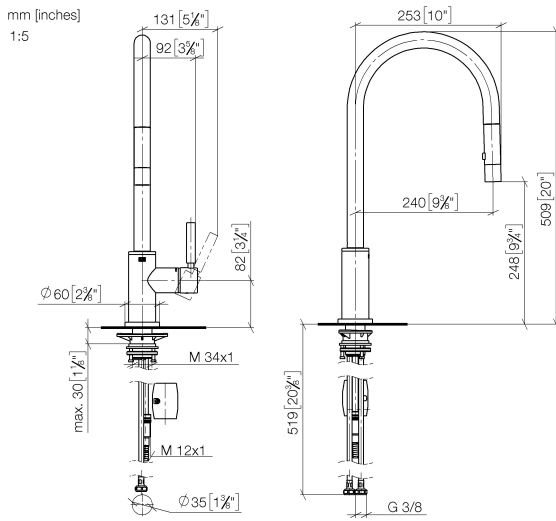

33 870 888

- 240mm projection
- pivotable spout 360°
- Optional swivel limiter available with swivel limiter set 12 823 970 90
- laminar and spray flow
- 1800 mm metal shower hose
- sprayface with anti-scaling system
- max. flow 10.4 l/min at 3 bar flow pressure
- lead-free
- This product can help a building meet the requirements of Green Building Rating Systems, e.g. LEED®, BREEAM®, DGNB

Recommended miscellaneous

Swivel limitation set -

12 823 970 90

Recommended miscellaneous

Strainer waste with control handle - Chrome 10 710 970-00

Recommended miscellaneous

Dispenser with rosette - Chrome

82 444 970-00

33 870 888

Flow rate chart

Certificates

LGA_38636.

Belgaqua_24-005-
27_3.

33 870 888

Spare parts list

No.	Item Number	Name	Quantity used	Delivery time
1	90 12 11 148 00-00	shower	1	10
2	04 30 02 120 00-00	hose	1	10
3	90 28 22 304 00-00	spout	1	10
4	09 28 10 160 90	ring	2	2
5	09 18 40 186 90	sleeve	1	2
6	90 15 05 064 05 90	cartridge	1	2
7	09 14 10 190 90	seal	1	2
8	09 28 30 030-00	cover	1	10
9	90 20 66 027 00-00	handle	1	10
10	09 14 10 036 90	seal	1	2
11	90 27 22 047 00-00	rosette	1	-
Spare part can no longer be ordered, please order the replacement item				
12	09 14 10 050 90	seal	1	2
13	04 30 11 040 00 90	fixing set	1	2
14	09 20 93 056 90	insert	1	2
15	04 30 04 101 00 90	hose	2	2
16	04 28 20 067 00 90	pipe	1	2
17	90 24 03 253 00 90	adaptor	1	2
18	04 21 50 010 00 90	accessories	1	2