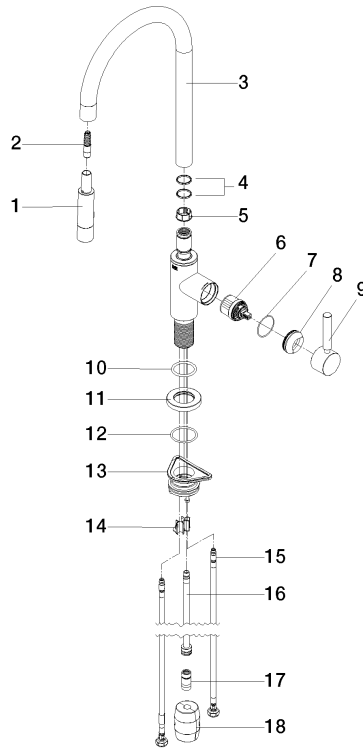

33 870 888

- 240mm projection
- pivotable spout 360°
- Optional swivel limiter available with swivel limiter set 12 823 970 90
- laminar and spray flow
- 1800 mm metal shower hose
- sprayface with anti-scaling system
- max. flow 10.4 l/min at 3 bar flow pressure
- lead-free
- This product can help a building meet the requirements of Green Building Rating Systems, e.g. LEED®, BREEAM®, DGNB

Recommended miscellaneous

Swivel limitation set -

12 823 970 90

Recommended miscellaneous

Strainer waste with control handle - Chrome 10 710 970-00

Recommended miscellaneous

Dispenser with rosette - Chrome

82 444 970-00

33 870 888

Flow rate chart

Certificates

LGA_38636.

Belgaqua_24-005-
27_3.

33 870 888

Spare parts list

No.	Item Number	Name	Quantity used	Delivery time
1	90 12 11 148 00-00	shower	1	10
2	04 30 02 120 00-00	hose	1	10
3	90 28 22 304 00-00	spout	1	10
4	09 28 10 160 90	ring	2	2
5	09 18 40 186 90	sleeve	1	2
6	90 15 05 064 05 90	cartridge	1	2
7	09 14 10 190 90	seal	1	2
8	09 28 30 030-00	cover	1	10
9	90 20 66 027 00-00	handle	1	10
10	09 14 10 036 90	seal	1	2
11	90 27 22 047 00-00	rosette	1	-
Spare part can no longer be ordered, please order the replacement item				
12	09 14 10 050 90	seal	1	2
13	04 30 11 040 00 90	fixing set	1	2
14	09 20 93 056 90	insert	1	2
15	04 30 04 101 00 90	hose	2	2
16	04 28 20 067 00 90	pipe	1	2
17	90 24 03 253 00 90	adaptor	1	2
18	04 21 50 010 00 90	accessories	1	2